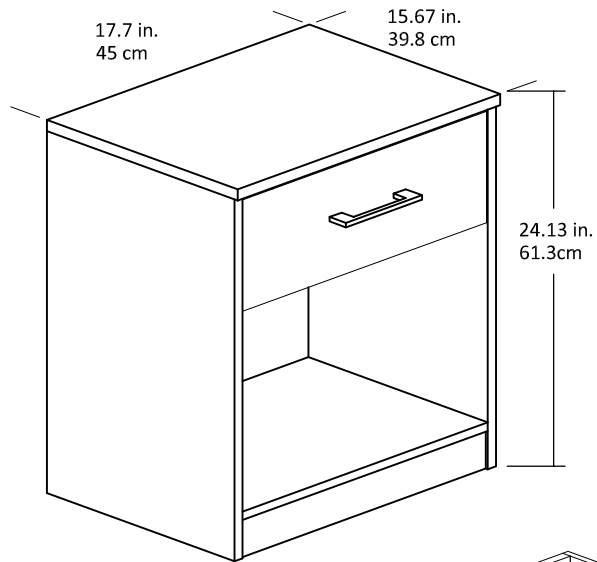

Nightstand

8437341COM

8437911COM

8437917COM

Interior Drawer dimensions :
13.62 in. (34.6 cm) W
5.94 in. (15.1 cm) H
13 in. (33cm) D

0.61 cubic feet each drawer

Wood Breakdown : 90%
Total storage : 0.61 cubic feet

Overall Product Size :
17.7"W x 15.67"D x 24.13"H
45cm W x 39.8cm D x 61.3cm H

15lbs
6.8kg

Maximum Weight Capacities
Unit Weight : 27.5 lbs. (12.47kg)