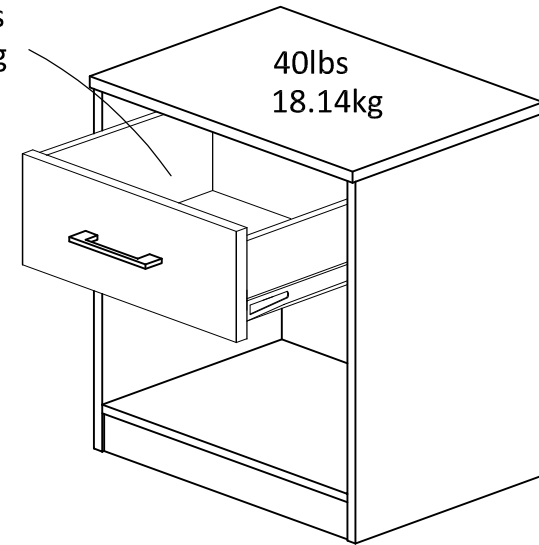

Nightstand

8437341COM

8437911COM

8437917COM

Interior Drawer dimensions :
13.62 in. (34.6 cm) W
5.94 in. (15.1 cm) H
13 in. (33cm) D

0.61 cubic feet each drawer

Wood Breakdown : 90%
Total storage : 0.61 cubic feet

Overall Product Size :
17.7"W x 15.67"D x 24.13"H
45cm W x 39.8cm D x 61.3cm H

15lbs
6.8kg

Maximum Weight Capacities
Unit Weight : 27.5 lbs. (12.47kg)